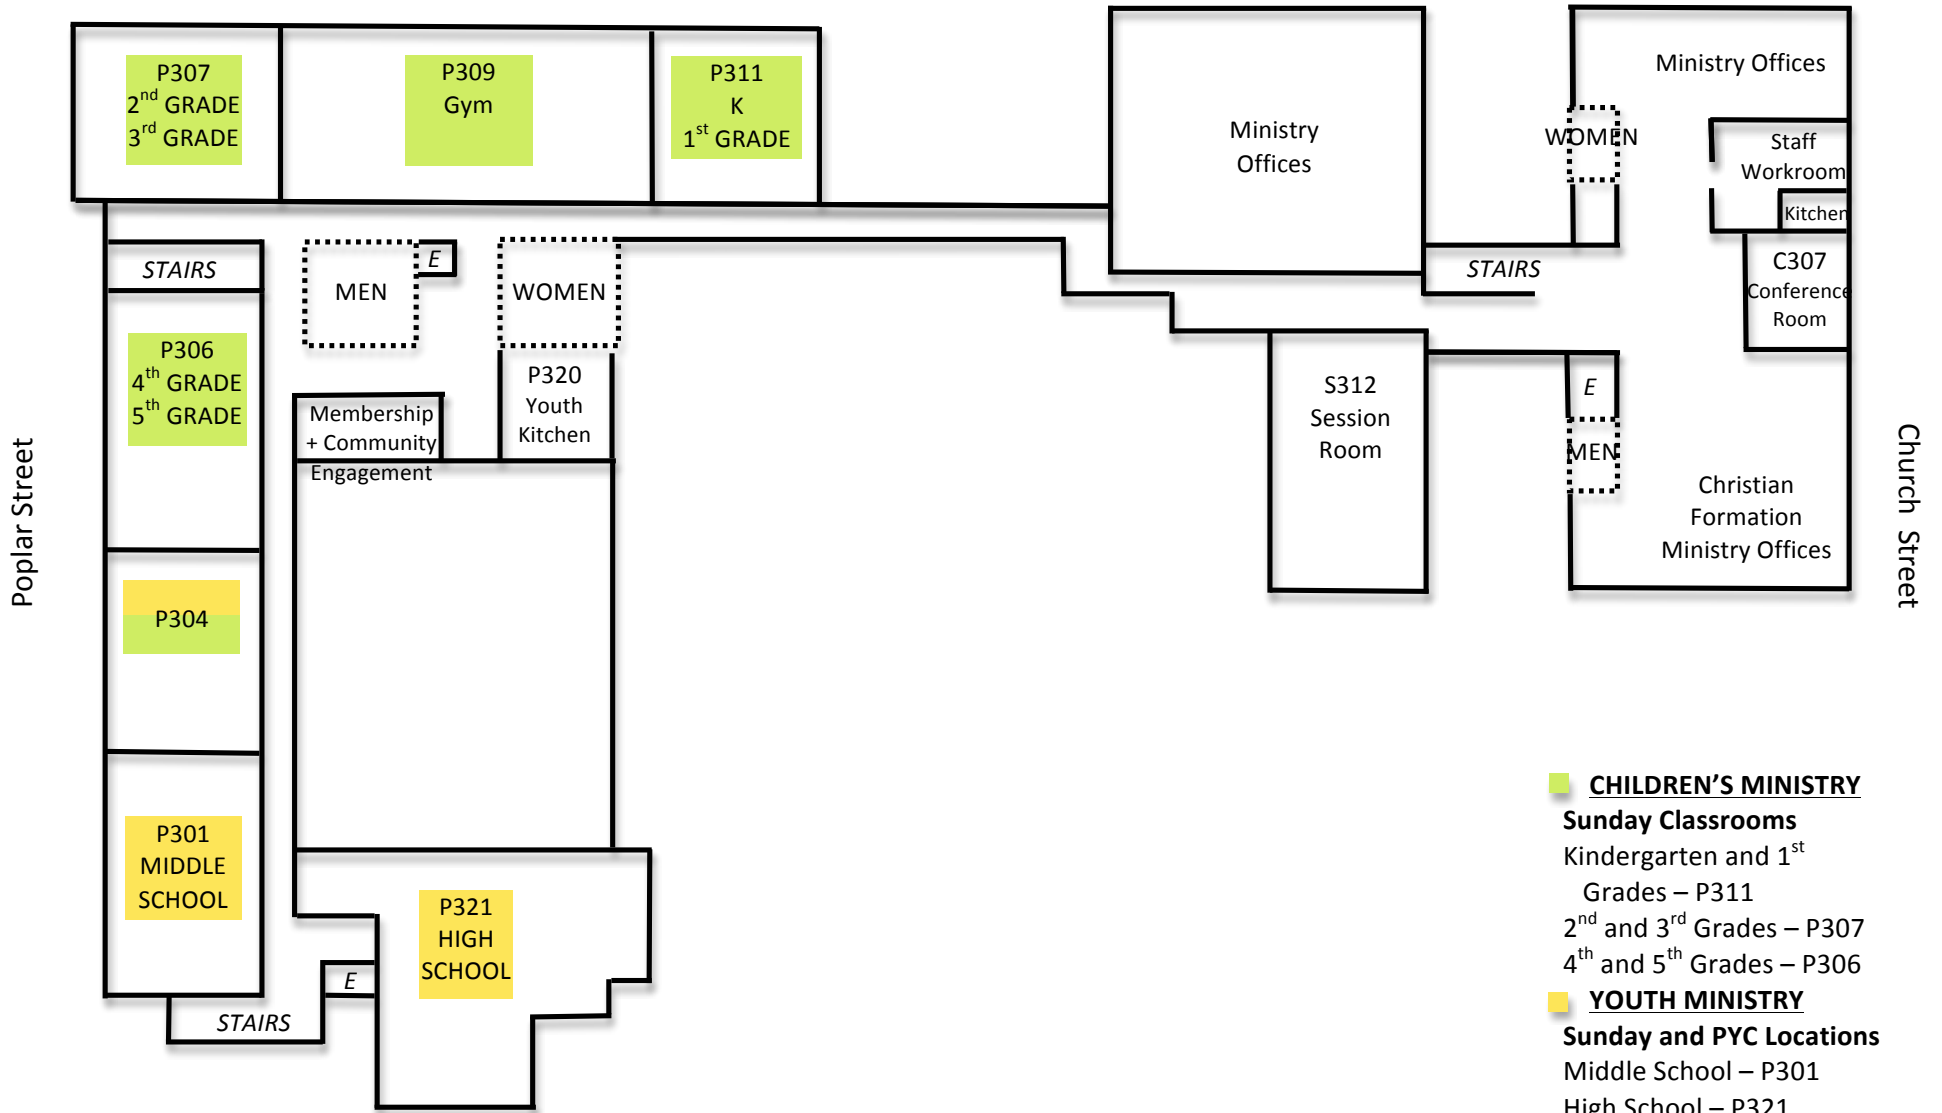

Third Floor

CHILDREN'S MINISTRY

Sunday Classrooms

- Kindergarten and 1st Grades – P311
- 2nd and 3rd Grades – P307
- 4th and 5th Grades – P306

YOUTH MINISTRY

Sunday and PYC Locations

- Middle School – P301
- High School – P321

E=ELEVATOR

Trade Street

**FIRST
PRESBYTERIAN
CHURCH**

FOR CHRIST IN THE HEART OF CHARLOTTE