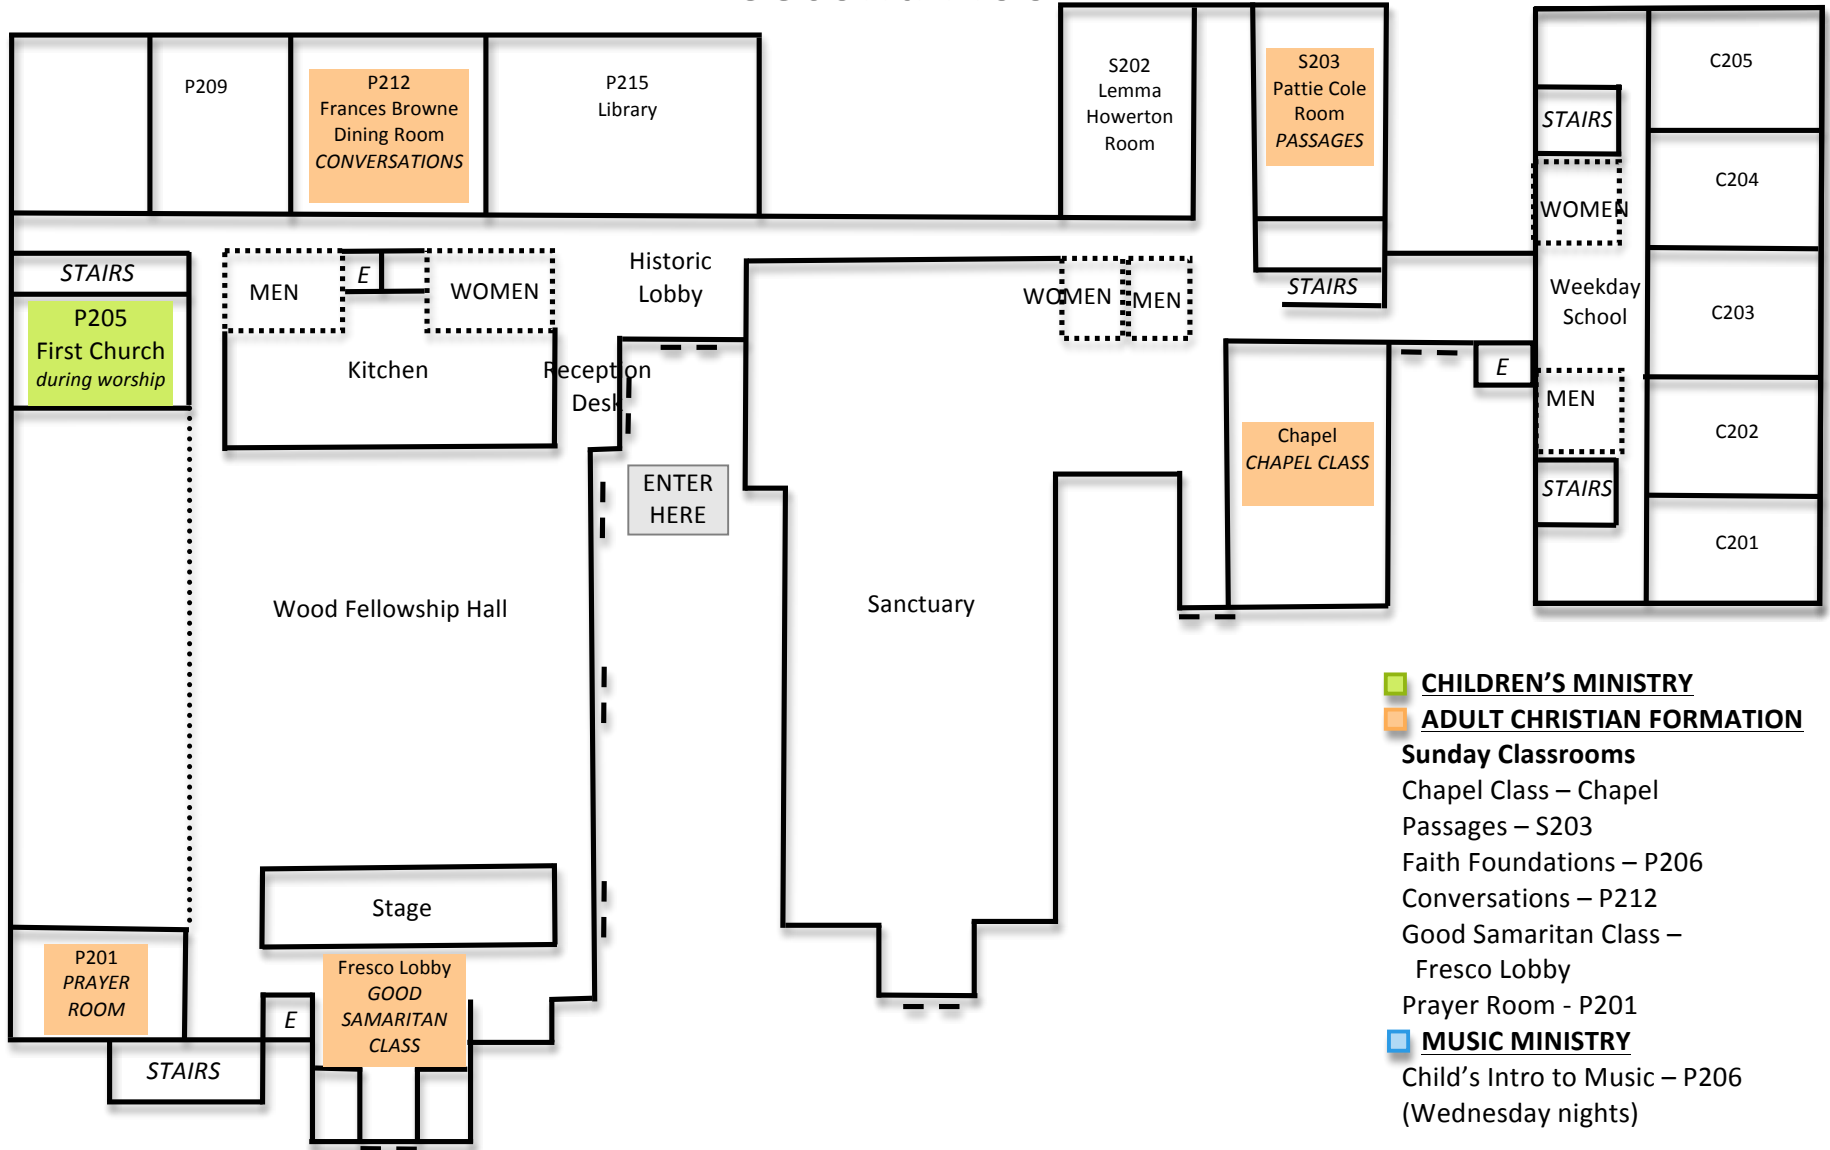

# Second Floor

Poplar Street

Church Street

- **CHILDREN'S MINISTRY**
- **ADULT CHRISTIAN FORMATION**
- Sunday Classrooms**
- Chapel Class – Chapel
- Passages – S203
- Faith Foundations – P206
- Conversations – P212
- Good Samaritan Class – Fresco Lobby
- Prayer Room - P201
- **MUSIC MINISTRY**
- Child's Intro to Music – P206 (Wednesday nights)

-- = Exit  
E=ELEVATOR

Trade Street

**FIRST PRESBYTERIAN CHURCH**

FOR CHRIST IN THE HEART OF CHARLOTTE