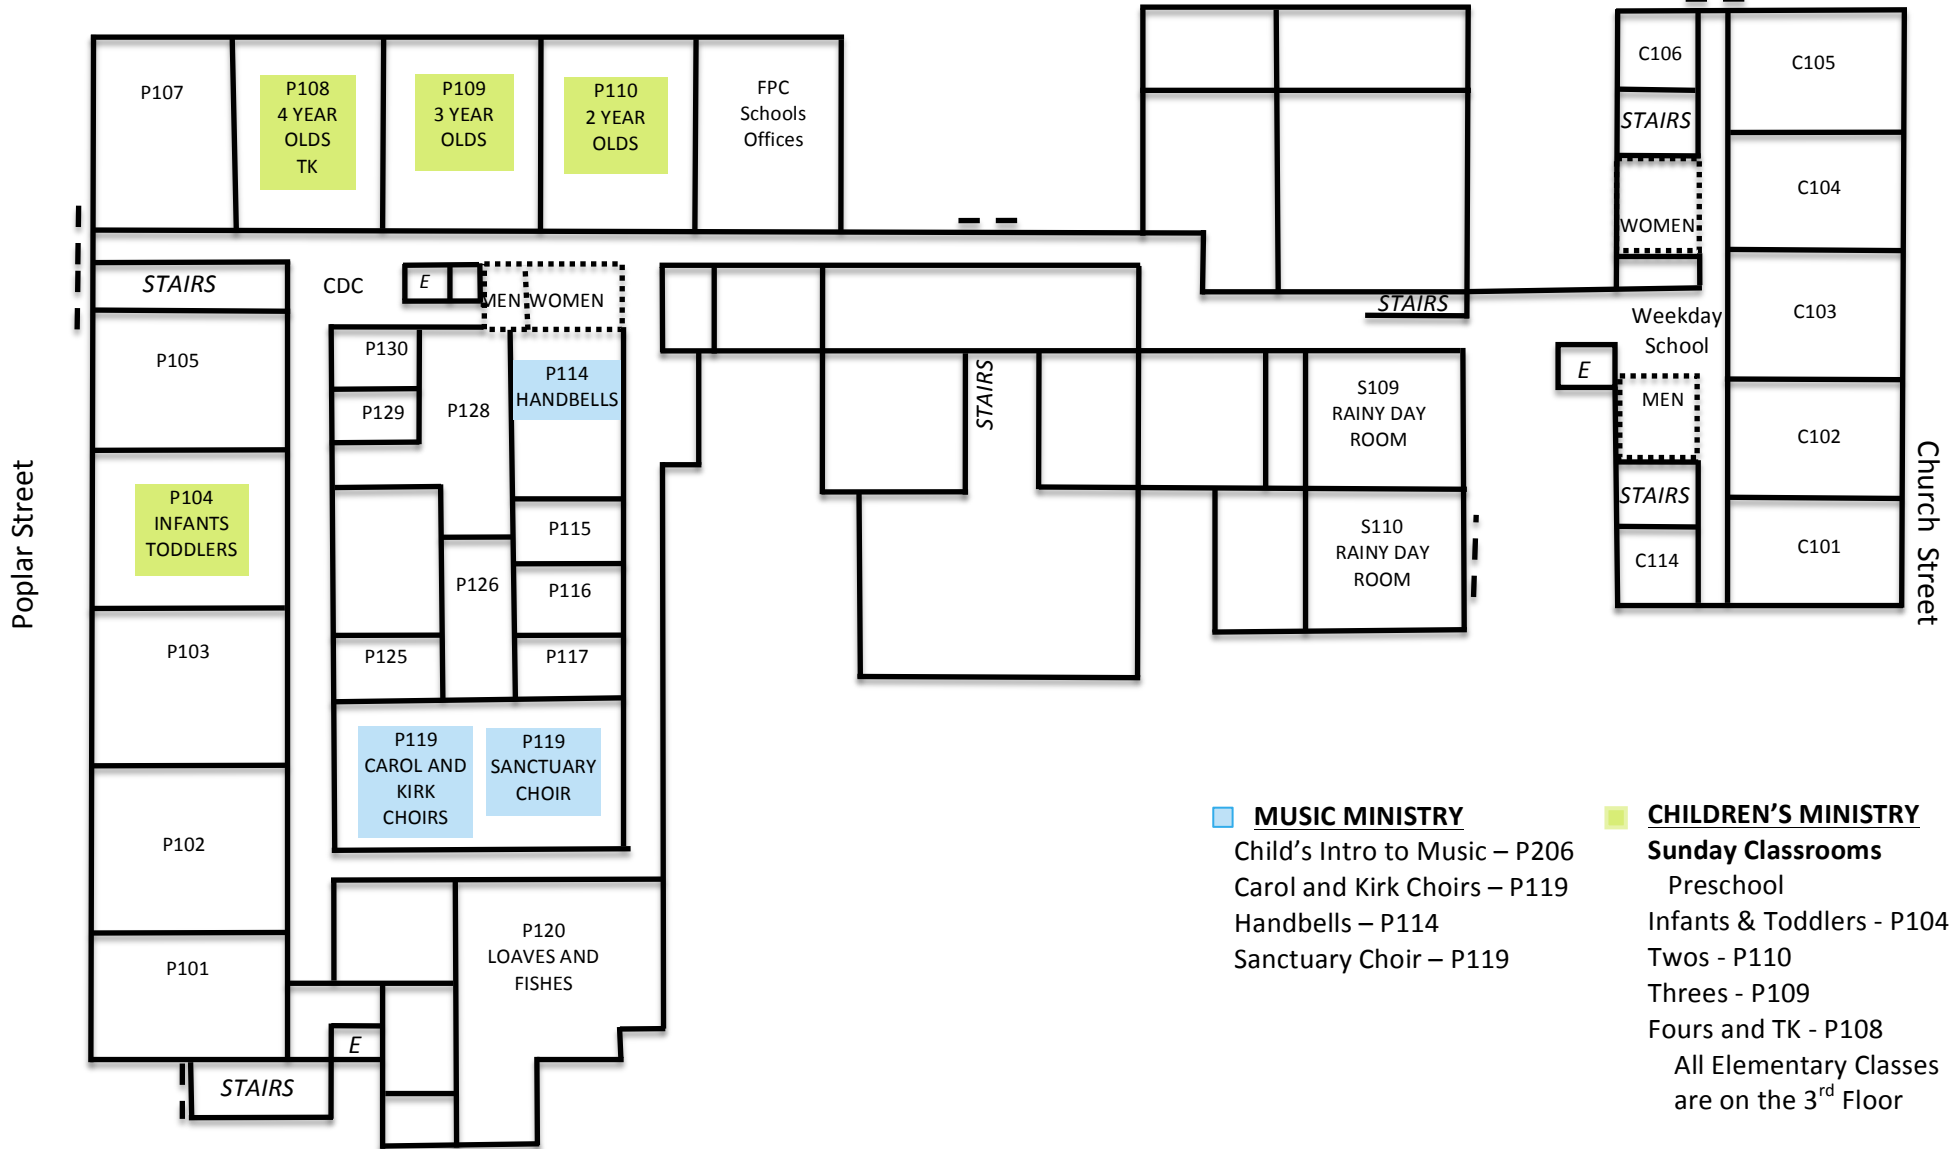

First Floor

- MUSIC MINISTRY**
 - Child's Intro to Music – P206
 - Carol and Kirk Choirs – P119
 - Handbells – P114
 - Sanctuary Choir – P119

- CHILDREN'S MINISTRY**
 - Sunday Classrooms**
 - Preschool
 - Infants & Toddlers - P104
 - Twos - P110
 - Threes - P109
 - Fours and TK - P108
 - All Elementary Classes are on the 3rd Floor

--- = Exit
E=ELEVATOR

Trade Street